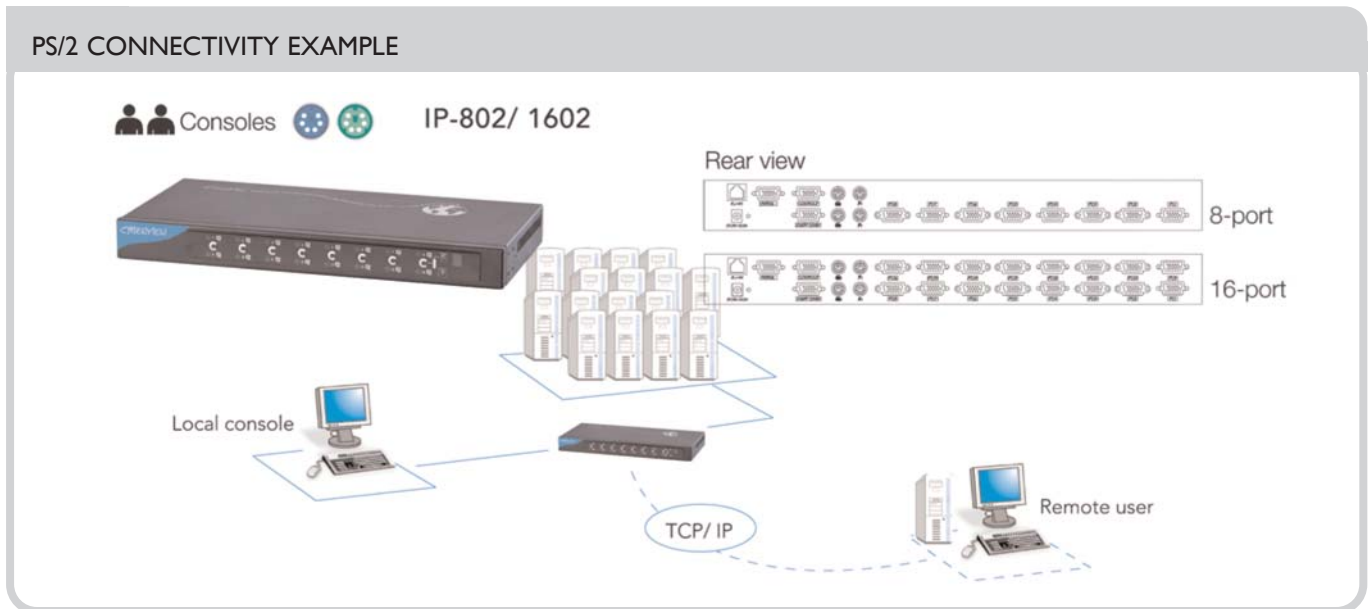

# IP-802/1602 KVM SWITCH

Cost Efficient Local & Remote  
Console KVM Switching Solutions

- PS/2 or USB connection
- Control of up to 128 Servers
- Single or 2 user options
- Multiple ports

IP-802/1602 Global server management solutions with keyboard, video and mouse access over IP from anywhere in the world.

**THE CYBERVIEW SOLUTION...**

CyberView offers its users a flexible, space saving, cost effective method of managing multiple servers from a single unit, either locally within the data centre, or remotely via the World Wide Web using secure IP access.

CyberView is available in 1U and 2U height options, depths include 440mm for 600 deep racks or 650mm for 800 deep racks, with complete unit configuration flexibility of simply LCD drawer; Keyboard drawer; LCD Keyboard Drawer or LCD Keyboard Drawer with KVM (Keyboard, Video and Mouse) switch.

To cater for today's ever demanding working environments and applications CyberView is available in 15, 17 or 19" LCD screens with a wide selection of keyboard layouts and languages, including vendor application specific units i.e. full SUN Microsystems Solaris v10 compatibility when using our S Series solutions.