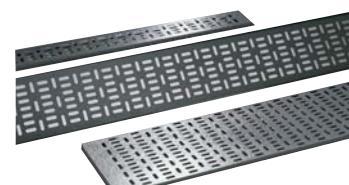

PI DATA SERIES DATA CABINET RANGE

Available in 12U, 18U, 27U, 39U, 42U, 45U, 47U

- 600mm or 800mm wide
- 600mm or 800mm deep

Pi data cabinet range Our original data cabinet range has become a popular selling unit over the years because it meets the all-round, standard requirements of data installation - ease of assembly and access, safety and security in use, and its durability once assembled. In short, as good as value-for-money data cabinet that is available on the market today.

PI DATA ACCESSORIES

Plinths

Cable trays

* Please note:

These cabinets are also available in flat pack form at an additional cost of £35.00

The Pi range of cabinets are available in graphite grey and black at an additional cost of £25.00 per cabinet

Cable tray specifications

Product code	U height	Description	Cost
CT12100	12U	100mm Cable Tray	-
CT12150	12U	150mm Cable Tray	-
CT12300	12U	300mm Cable tray	-
CT18100	18U	100mm Cable Tray	-
CT18150	18U	150mm Cable Tray	-
CT18300	18U	300mm Cable Tray	-
CT27100	27U	100mm Cable Tray	-
CT27150	27U	150mm Cable Tray	-
CT27300	27U	300mm Cable Tray	-
CT39100	39U	100mm Cable Tray	-
CT39150	39U	150mm Cable Tray	-
CT39300	39U	300mm Cable Tray	-
CT42100	42U	100mm Cable Tray	-
CT42150	42U	150mm Cable Tray	-
CT42300	42U	300mm Cable Tray	-
CT45100	45U	100mm Cable Tray	-
CT45150	45u	150mm Cable Tray	-
CT45300	45U	300mm Cable Tray	-